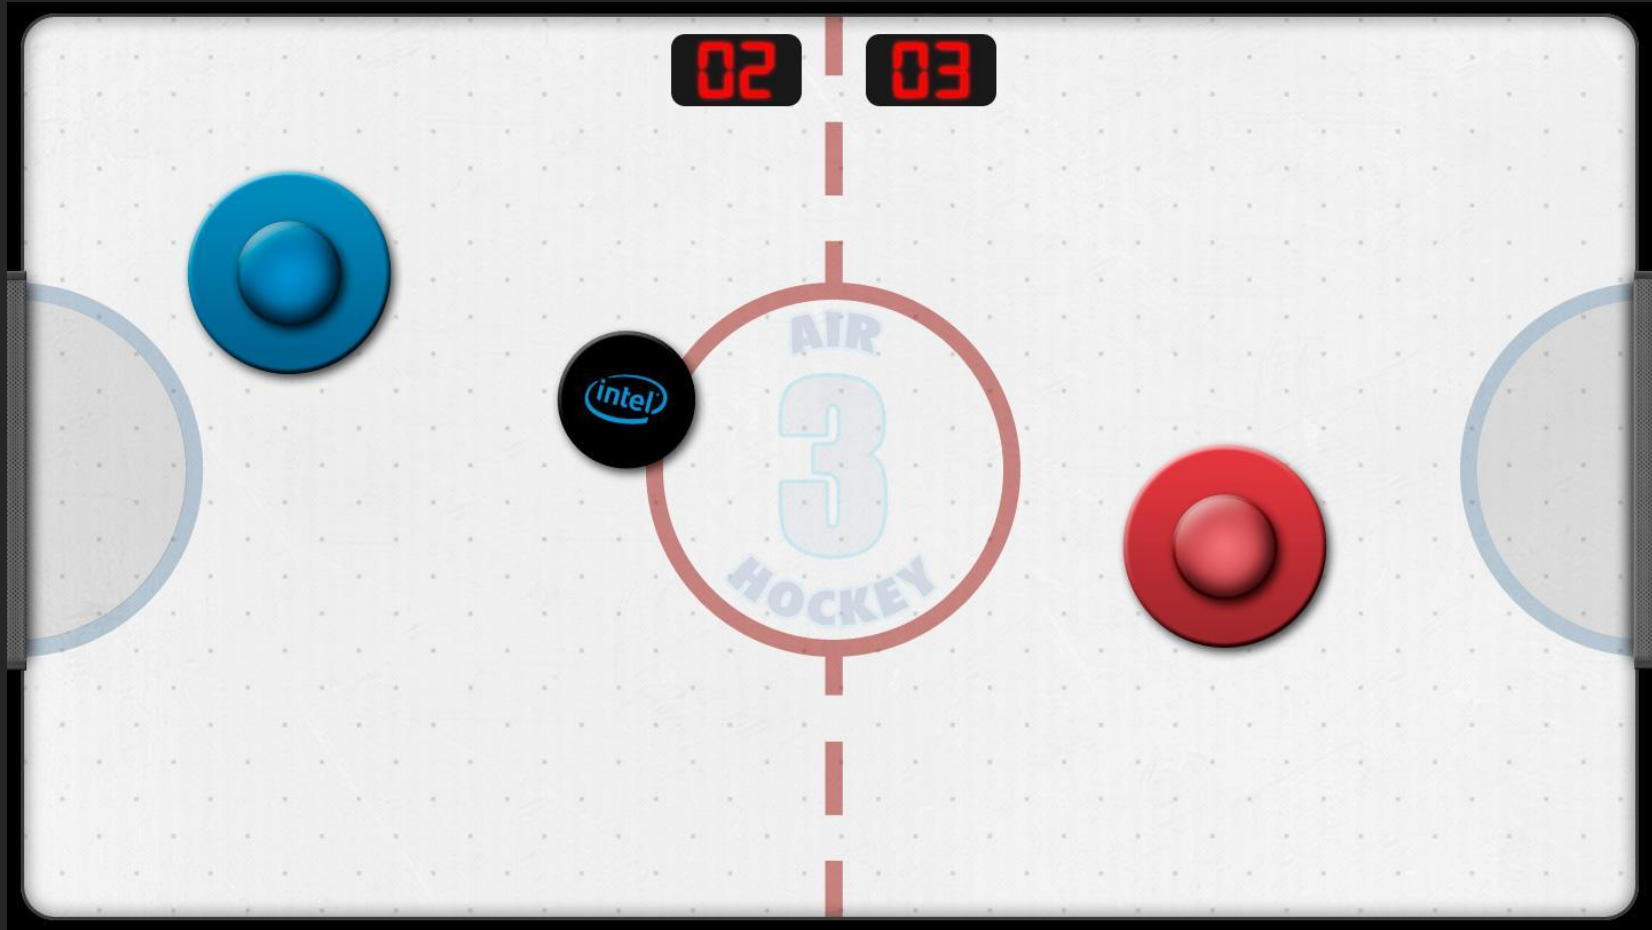

MIX

7

The image shows a conceptual design for the Intel Discovery Zone app. At the top left, the text "Intel Discovery Zone" is displayed in white on a blue background. To the right is the Intel logo. Below the title, a blue banner contains the text: "Access all Intel platform capabilities hosted in your device hardware from this common interface." Below this banner are four card-like elements, each representing a different Intel capability. Each card has a title, a brief description, and a "Last visited" date. The cards are: 1. Nuance Voice Assistant (with a microphone icon), 2. Intel® Wireless Display (WiDi) (with a laptop and TV icon), 3. Another Capability (with a camera icon), and 4. A partially visible fourth card with a star icon.