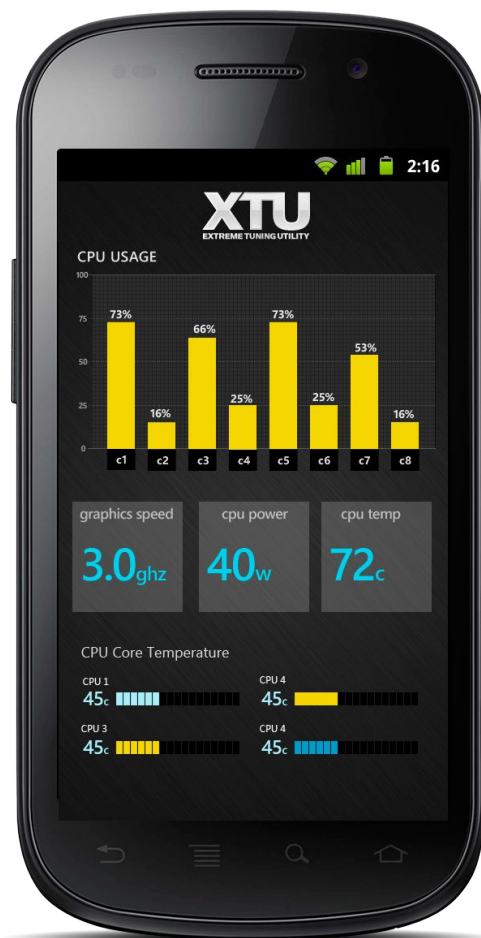

INTEL | UDC
UI/UX DESIGN

Damien Solomon

XTU
EXTREME TUNING UTILITY

The image features a large, stylized logo for 'XTU' in a bold, metallic font with a brushed metal texture. The letters are set against a dark background with glowing blue light trails and starburst effects. Below the main logo, the text 'EXTREME TUNING UTILITY' is written in a smaller, clean, sans-serif font. The entire composition is centered and has a futuristic, high-tech aesthetic.

The logo features the letters 'XTU' in a large, bold, 3D font. The letters are filled with a vibrant blue color and have a fine, horizontal-line texture. A bright blue lens flare or light streak cuts horizontally across the middle of the 'XTU' text, adding a sense of motion and depth. Below the 'XTU' text, the words 'EXTREME TUNING UTILITY' are written in a smaller, all-caps, sans-serif font, also with a blue, textured appearance.